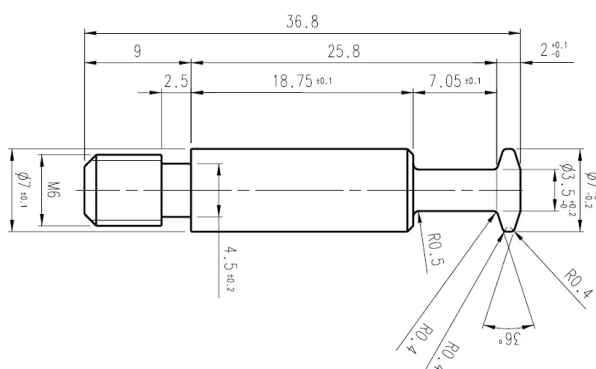

PRODUCT SHEET

Description:

Medial Fix Dowel Steel Zinc Plated, 34mm, M6

Item number:

11.03.380-0

Units	Box	Carton	HS Code	Barcode
Pcs.	1	500	7318190090	
				5704866440929

SISO A/S

Mileparken 11
DK-2740 Skovlunde
Denmark
VAT: DK 24786013

Phone +45 45 830 900

www.siso.dk
siso@siso.dk

Danske Bank
Nytorv Branch
Copenhagen
SWIFT: DABADKKK

Account no.
4180 3112 112936
IBAN Account
DK7230003112112936