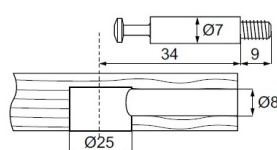

PRODUCT SHEET

Description:

Medial Fix Dowel Steel Zinc Plated, 34mm, M6

Item number:

11.03.380-0

Units	Box	Carton	HS Code	Barcode
Pcs.	1	500	7318190090	
				5704866440929

SISO A/S

Mileparken 11
DK-2740 Skovlunde
Denmark
VAT: DK 24786013

Phone +45 45 830 900

www.siso.dk
siso@siso.dk

Danske Bank
Nytorv Branch
Copenhagen
SWIFT: DABADKKK

Account no.
4180 3112 112936
IBAN Account
DK7230003112112936